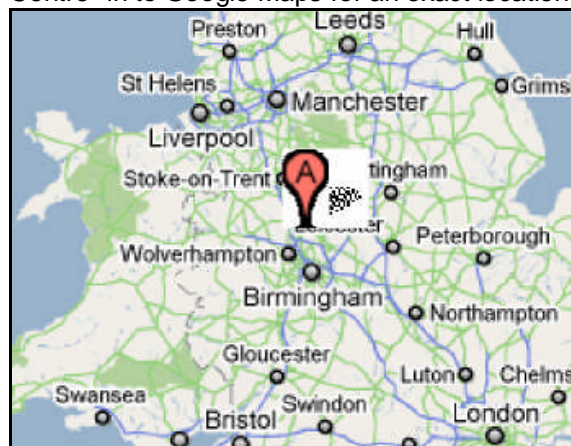

Jump, Pump and Drop – Levels 2

The rollers, lips and dips on the Cannock trails make this an ideal venue for learning how to pump the bike for manuals and drops. We use on and off-trail sections to allow us space to coach, even when this popular trail centre gets busy. When you are ready to progress to Level 3 we recommend that you check out the Ae Forest courses.

Location

Cannock is in the Midlands, just north of Birmingham. Type "Swinnerton Cycles Forest Centre" in to Google Maps for an exact location.

To reserve your space on a course at Cannock Chase:

Email us on info@cycleactive.co.uk